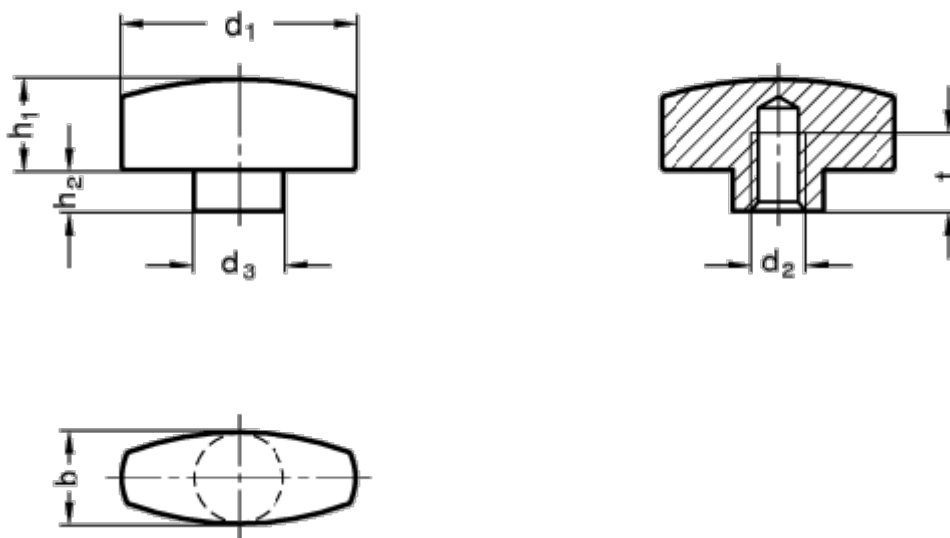

Article number: 201303430B

Description: E+G wing knob GN 434-26-M6-MT  
Stainless steel

## Measures

b	= 11
d1	= 26
d2	= M6
d3	= 10
h1	= 10
h2	= 4.5
t min	= 8